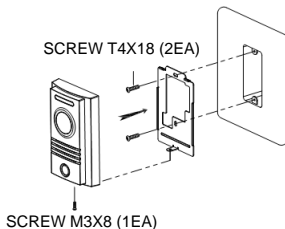

1. Overview

2. Wiring and Installation

1. Match the fix the whole in the wall and the fixing fixing bracket [FIG.1]
2. Match and connect monitor line as shown below [FIG.2] (#1: Audio, #2: GND, #3: DC12V, #4: Video)
3. Adjust camera location on the wall by checking the image on monitor screen and fix its location
4. Connect the Door Release Connection Line as shown below [FIG.2]
5. Tighten a screw at the bottom side of the camera [FIG.1]

► Position of camera

3. Package contents

(DRC-40K)

Mounting
Bracket

Volume
Sheet

Connector
(4PX200)

T4X18 (2EA)
Bracket
Fixing
Screw

M3X8 (1EA)
Camera
Fixing
Screw

Manual

4. Specification

Model No.	DRC-40K			
Power Consumption	DC 12V (Supplied from monitor)			
Wiring (Main Unit /Door Release)	4 wires to a monitor (polarity) 2 wires to the door release (non-polarity)			
Sensor Type	CMOS IMAGE SENSOR			
Video Transmission Standard	NTSC or PAL STANDARD.			
Communication	Simultaneous communication			
Minimum Illumination	0.1 Lux (within 300mm)			
LED	Embedded night LED (activated at night)			
Effective Viewing Angle	Horizontal 82°, Vertical 66.5°			
Angle Adjustment	Up, down 12 Degrees			
Operating Temperature	-10 °C(tested up to -40°C) ~ +40 °C			
Weight (g)	400g			
Dimension (mm)	96(W) x 155(H) x 32.5(D)			
Distance between a door camera and monitor	Diameter (pie)	0.5	0.65	0.8
	Diameter (meter)	28m	50m	70m