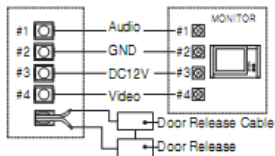

1. Overview

2. Wiring and Installation

1. Match the fix the whole in the wall and the fixing fixing bracket [FIG.1]
2. Match and connect monitor line as shown below [FIG.2] (#1: Audio, #2: GND, #3: DC12V, #4: Video)
3. Adjust camera location on the wall by checking the image on monitor screen and fix its location
4. Connect the Door Release Connection Line as shown below [FIG.2]
5. Tighten a screw at the bottom side of the camera [FIG.1]

► Position of camera

3. Package contents

(DRC-40K)

Mounting
Bracket

Volume
Sheet

Connector
(4PX200)

T4X18 (2EA)
Bracket
Fixing
Screw

M3X8 (1EA)
Camera
Fixing
Screw

Manual

4. Specification

Model No.	DRC-40K			
Power Consumption	DC 12V (Supplied from monitor)			
Wiring (Main Unit /Door Release)	4 wires to a monitor (polarity) 2 wires to the door release (non-polarity)			
Sensor Type	CMOS IMAGE SENSOR			
Video Transmission Standard	NTSC or PAL STANDARD.			
Communication	Simultaneous communication			
Minimum Illumination	0.1 Lux (within 300mm)			
LED	Embedded night LED (activated at night)			
Effective Viewing Angle	Horizontal 82°, Vertical 66.5°			
Angle Adjustment	Up, down 12 Degrees			
Operating Temperature	-10 °C(tested up to -40°C) ~ +40 °C			
Weight (g)	400g			
Dimension (mm)	96(W) x 155(H) x 32.5(D)			
Distance between a door camera and monitor	Diameter (pie)	0.5	0.65	0.8
	Diameter (meter)	28m	50m	70m