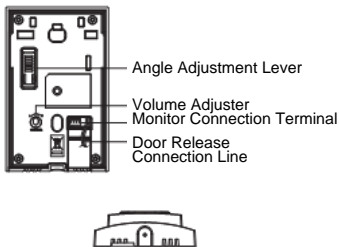

1. Overview

2. Wiring and Installation

1. Match the fix the whole in the wall and the fixing fixing bracket [FIG.1]
2. Match and connect monitor line as shown below [FIG.2] (#1: Audio, #2: GND, #3: DC12V, #4: Video)
3. Adjust camera location on the wall by checking the image on monitor screen and fix its location
4. Connect the Door Release Connection Line as shown below [FIG.2]
5. Tighten a screw at the bottom side of the camera [FIG.1]

► Position of camera

3. Package contents

(DRC-40K)

Mounting
Bracket

Volume
Sheet

Connector
(4PX200)

T4X18 (2EA)
Bracket
Fixing
Screw

M3X8 (1EA)
Camera
Fixing
Screw

Manual

4. Specification

Model No.	DRC-40K			
Power Consumption	DC 12V (Supplied from monitor)			
Wiring (Main Unit /Door Release)	4 wires to a monitor (polarity) 2 wires to the door release (non-polarity)			
Sensor Type	CMOS IMAGE SENSOR			
Video Transmission Standard	NTSC or PAL STANDARD.			
Communication	Simultaneous communication			
Minimum Illumination	0.1 Lux (within 300mm)			
LED	Embedded night LED (activated at night)			
Effective Viewing Angle	Horizontal 82°, Vertical 66.5°			
Angle Adjustment	Up, down 12 Degrees			
Operating Temperature	-10 °C(tested up to -40°C) ~ +40 °C			
Weight (g)	400g			
Dimension (mm)	96(W) x 155(H) x 32.5(D)			
Distance between a door camera and monitor	Diameter (pie)	0.5	0.65	0.8
	Diameter (meter)	28m	50m	70m