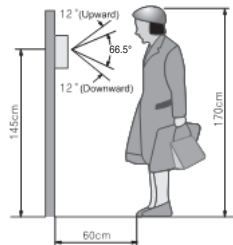

1. Overview

2. Wiring and Installation

1. Match the fix the whole in the wall and the fixing fixing bracket [FIG.1]
2. Match and connect monitor line as shown below [FIG.2] (#1: Audio, #2: GND, #3: DC12V, #4: Video)
3. Adjust camera location on the wall by checking the image on monitor screen and fix its location
4. Connect the Door Release Connection Line as shown below [FIG.2]
5. Tighten a screw at the bottom side of the camera [FIG.1]

► Position of camera

3. Package contents

(DRC-40K)

Mounting
Bracket

Volume
Sheet

Connector
(4PX200)

T4X18 (2EA)
Bracket
Fixing
Screw

M3X8 (1EA)
Camera
Fixing
Screw

Manual

4. Specification

Model No.	DRC-40K			
Power Consumption	DC 12V (Supplied from monitor)			
Wiring (Main Unit /Door Release)	4 wires to a monitor (polarity) 2 wires to the door release (non-polarity)			
Sensor Type	CMOS IMAGE SENSOR			
Video Transmission Standard	NTSC or PAL STANDARD.			
Communication	Simultaneous communication			
Minimum Illumination	0.1 Lux (within 300mm)			
LED	Embedded night LED (activated at night)			
Effective Viewing Angle	Horizontal 82°, Vertical 66.5°			
Angle Adjustment	Up, down 12 Degrees			
Operating Temperature	-10 °C(tested up to -40°C) ~ +40 °C			
Weight (g)	400g			
Dimension (mm)	96(W) x 155(H) x 32.5(D)			
Distance between a door camera and monitor	Diameter (pie)	0.5	0.65	0.8
	Diameter (meter)	28m	50m	70m