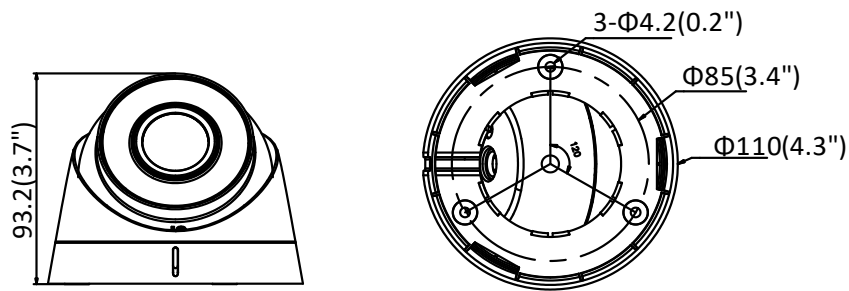

Dimensions

Unit:mm(inch)

Accessories

Distributed by