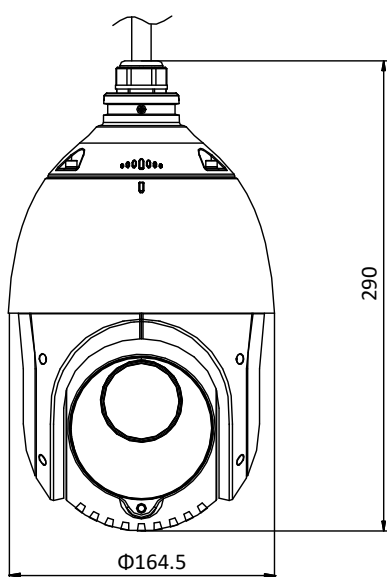

Protection Level	IP66 Standard, 4000V Lightning Protection, Surge Protection and Voltage Transient Protection
Material	ADC 12, PC, PC+10% GF
Dimensions	Φ 164.5 mm × 290 mm (Φ 6.48" × 11.42")
Weight	Approx. 2 kg (4.41 lb)

DORI

The DORI (detect, observe, recognize, identify) distance gives the general idea of the camera ability to distinguish persons or objects within its field of view.

It is calculated based on the camera sensor specification and the criteria given by EN 62676-4: 2015.

DORI	Detect	Observe	Recognize	Identify
Definition	25 px/m	63 px/m	125 px/m	250 px/m
Distance (Tele)	1600.0 m (5249.3 ft)	634.9 m (2083.1 ft)	320.0 m (1049.9 ft)	160.0 m (524.9 ft)

Available Model

DS-2DE4225IW-DE (E), 12 VDC & PoE (802.3 at, class4)

Dimensions

Unit: mm

Accessory

Included:

ASW0081-1220002W

Power adapter

DS-1618ZJ

Wall Mount