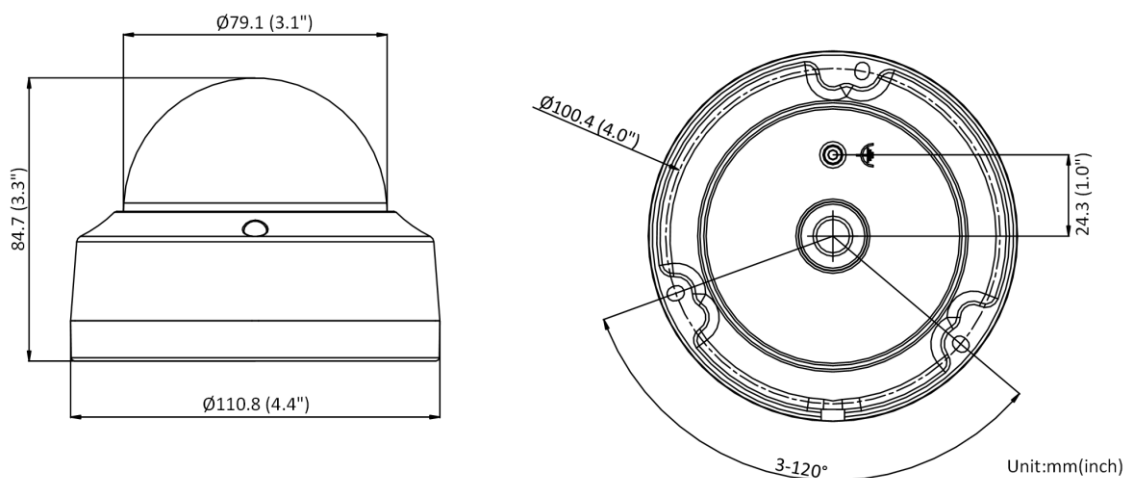

▪ Available Model

DS-2CD2143G2-I (2.8/4 mm)

DS-2CD2143G2-IS(2.8/4 mm)

▪ Dimension