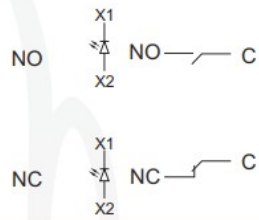

**SB7-CW3462**

Flush  
pushbutton  
with lamp  
LED

- White/PW SB7-CW3161
- Green/PG SB7-CW3361
- Yellow SB7-CW3561
- Pure Blue SB7-CW3661
- Red SB7-CW3462