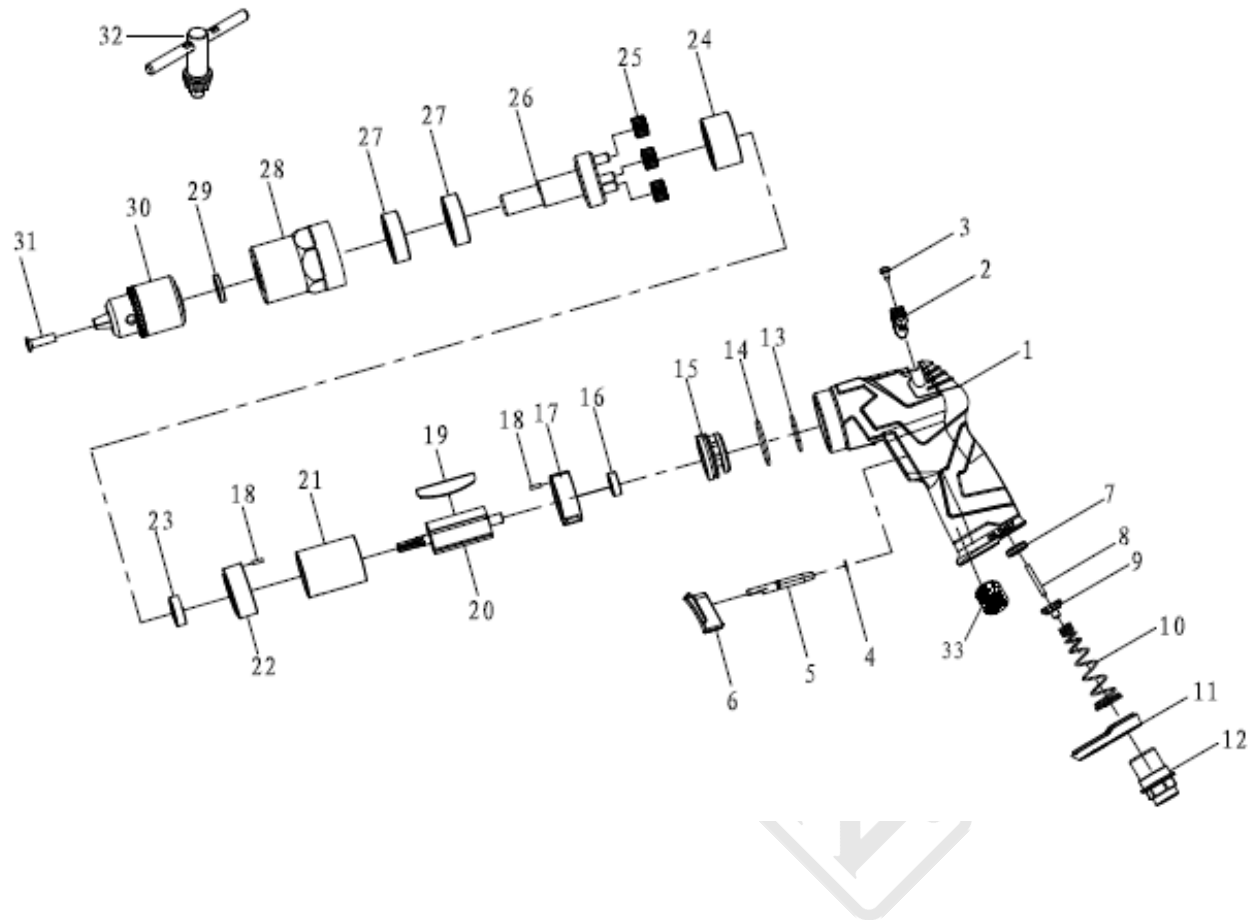

### Χαρακτηριστικά

Μέγεθος κολάρου: 10mm

Ταχύτητα: 1800rpm

Είσοδος Αέρα: 1/4"

Βάρος: 0.85kg

## Specifications

Collet Size: 10mm

Speed: 1800rpm

Air Inlet: 1/4"

Weight: 0.85kg

Ref.	Part#	Description	Q'TY	Ref.	Part#	Description	Q'TY
1	WFD-3055-01	Housing	1	18	GB/T879.1-2000 1.5*6	Pin	2
2	WFD-3050-02	Adjusting Knob	1	19	WFG-1310-12	Blade	4
3	GB/T845-2000 ST2. 2*13	Screw	1	20	WFD-3055-04	Rotor	1
4	JB/T6659-1993 2*1.5	O-Ring	1	21	WFR-1060-13	Cylinder	1
5	WFD-3050-15	Pin	1	22	WFD-3055-05	Front Cylinder Head	1
6	WFD-3050-03	Trigger	1	23	GB/T276-1994-626-2Z	Bearing	1
7	WFI-5070-07	Gasket	1	24	WFD-3050-14	Gear Ring	1
8	WFI-5070-08	Valve pole	1	25	WFD-1050-16	Planet Gear	3
9	WFI-5070-09	Switch Valve	1	26	WFD-1050-17	Drive Shaft Component	1
10	WFD-3050-04	Off valve Spring	1	27	GB/T276-1994-6201-2Z	Bearing	2
11	WFD-3050-05	Muffle Cover	1	28	WFD-3050-13	Locking Ring	1
12	WFD-3050-06	Air Inlet Connector	1	29	WFD-1050-20	Washer	1
13	GB/T 3452.1-1992 21.2*2.65	O-Ring	1	30	BQ04A-01-B01	3/8" Drill Chuck	1
14	GB/T3452.1-1992 25.8*1.8	O-Ring	1	31	GB/T819.1-2000 MS*18 LH	Screw	1
15	WFD-3055-02	A one_way valve	1	32	BQ05-01-01	3/8" Chuck Key	1
16	GB/T276-1994 696-2Z	Bearing	1	33	WFS-1038A-24	muffle cotton	1
17	WFD-3055-03	Back Cylinder Head	1				