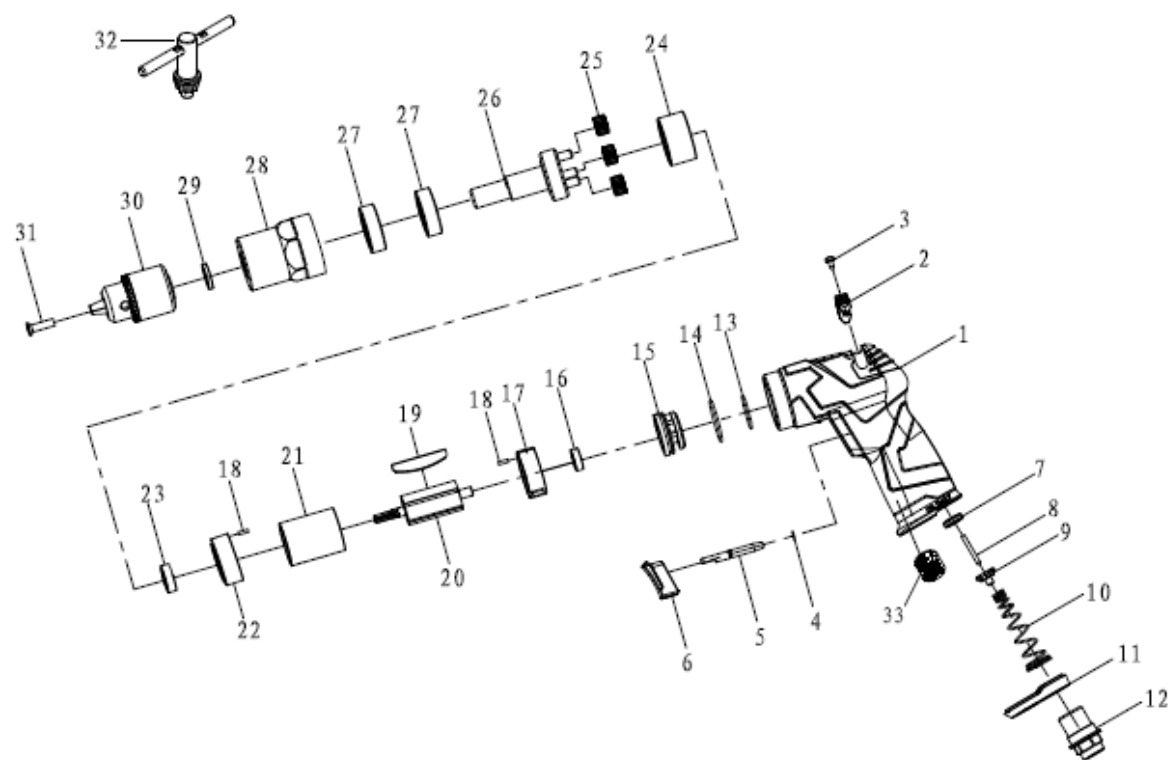

### Χαρακτηριστικά

Μέγεθος κολάρου: 10mm

Ταχύτητα: 1800rpm

Είσοδος Αέρα: 1/4"

Βάρος: 0.85kg

## Specifications

Collet Size: 10mm

Speed: 1800rpm

Air Inlet: 1/4"

Weight: 0.85kg

Ref.	Part#	Description	Q'TY	Ref.	Part#	Description	Q'TY
1	WFD-3055-01	Housing	1	18	GB/T879.1-2000 1.5*6	Pin	2
2	WFD-3050-02	Adjusting Knob	1	19	WFG-1310-12	Blade	4
3	GB/T845-2000 ST2. 2*13	Screw	1	20	WFD-3055-04	Rotor	1
4	JB/T6659-1993 2*1.5	O-Ring	1	21	WFR-1060-13	Cylinder	1
5	WFD-3050-15	Pin	1	22	WFD-3055-05	Front Cylinder Head	1
6	WFD-3050-03	Trigger	1	23	GB/T276-1994-626-2Z	Bearing	1
7	WFI-5070-07	Gasket	1	24	WFD-3050-14	Gear Ring	1
8	WFI-5070-08	Valve pole	1	25	WFD-1050-16	Planet Gear	3
9	WFI-5070-09	Switch Valve	1	26	WFD-1050-17	Drive Shaft Component	1
10	WFD-3050-04	Off valve Spring	1	27	GB/T276-1994-6201-2Z	Bearing	2
11	WFD-3050-05	Muffle Cover	1	28	WFD-3050-13	Locking Ring	1
12	WFD-3050-06	Air Inlet Connector	1	29	WFD-1050-20	Washer	1
13	GB/T 3452.1-1992 21.2*2.65	O-Ring	1	30	BQ04A-01-B01	3/8" Drill Chuck	1
14	GB/T3452.1-1992 25.8*1.8	O-Ring	1	31	GB/T819.1-2000 MS*18 LH	Screw	1
15	WFD-3055-02	A one_way valve	1	32	BQ05-01-01	3/8" Chuck Key	1
16	GB/T276-1994 696-2Z	Bearing	1	33	WFS-1038A-24	muffle cotton	1
17	WFD-3055-03	Back Cylinder Head	1				