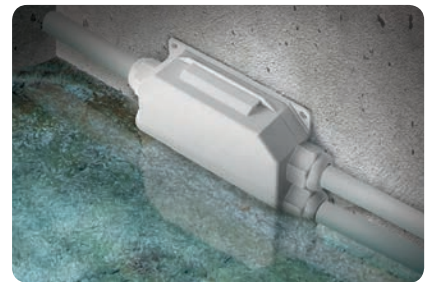

heat and fire:

Glow wire test a +960°C
according to EN 60695-2-11

Operating
temperature

Gel operating temperature:
-60°C / +200°C

Ready Box IP68

The 4-entrances, gel pre-filled junction box
complete with connection block and glands,
for 5 core cables with diameter up to 16 mm.

- Ready to use, it can be installed in all environmental conditions
- Also suitable for wet or flooded environments
- Always re-enterable
- Pre-filled with gel. Non-toxic and non-classified as hazardous under CLP
- Pre-threaded entries for cable gland mounting
- Snap shut closure, does not require screws
- Wall or external ceiling fixing system
- Halogen free & UV resistant
- No shelf life

Ready, safe, quick & innovative

**Pre-filled with
non-toxic, safe gel.
Nothing to pour,
mix or cast!**

Thanks to its innovative design, unlike a standard box, there is no need to break through the walls of the box to insert the cable.

Also suitable for extra-flat lever connectors.

Also suitable for screw terminals.

Revolutionary!

No additional accessories are required as it is equipped with a five-core connection block and 4 glands M25 x 1,5