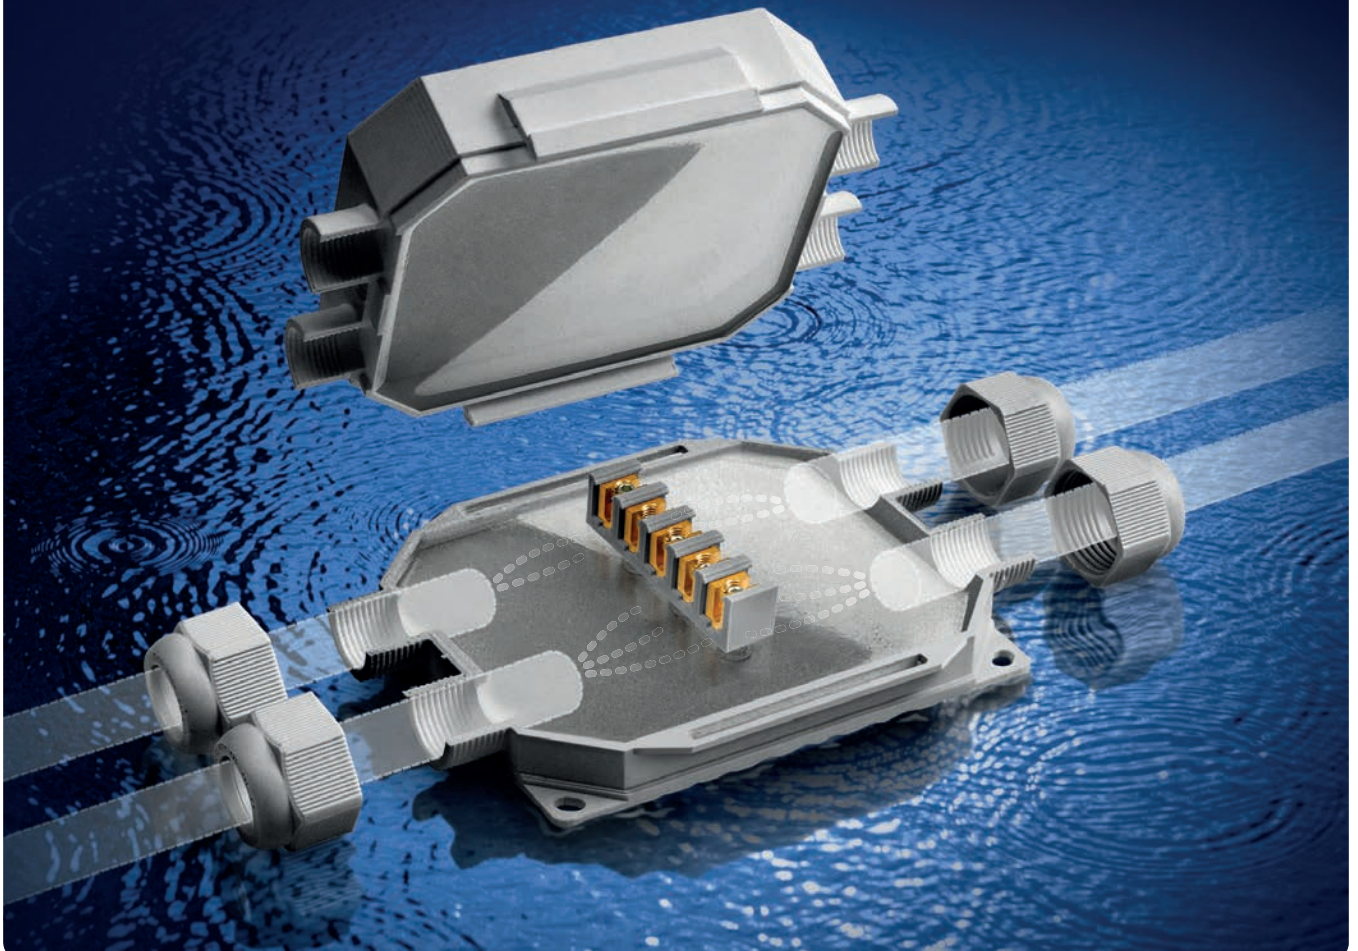

heat and fire:

Glow wire test a +960°C
according to EN 60695-2-11

Operating
temperature

Gel operating temperature:
-60°C / +200°C

Ready Box IP68

The 4-entrances, gel pre-filled junction box
complete with connection block and glands,
for 5 core cables with diameter up to 16 mm.

- Ready to use, it can be installed in all environmental conditions
- Also suitable for wet or flooded environments
- Always re-enterable
- Pre-filled with gel. Non-toxic and non-classified as hazardous under CLP
- Pre-threaded entries for cable gland mounting
- Snap shut closure, does not require screws
- Wall or external ceiling fixing system
- Halogen free & UV resistant
- No shelf life

Ready, safe, quick & innovative

**Pre-filled with
non-toxic, safe gel.
Nothing to pour,
mix or cast!**

Thanks to its innovative design, unlike a standard box, there is no need to break through the walls of the box to insert the cable.

Also suitable for extra-flat lever connectors.

Also suitable for screw terminals.

Revolutionary!

No additional accessories are required as it is equipped with a five-core connection block and 4 glands M25 x 1,5