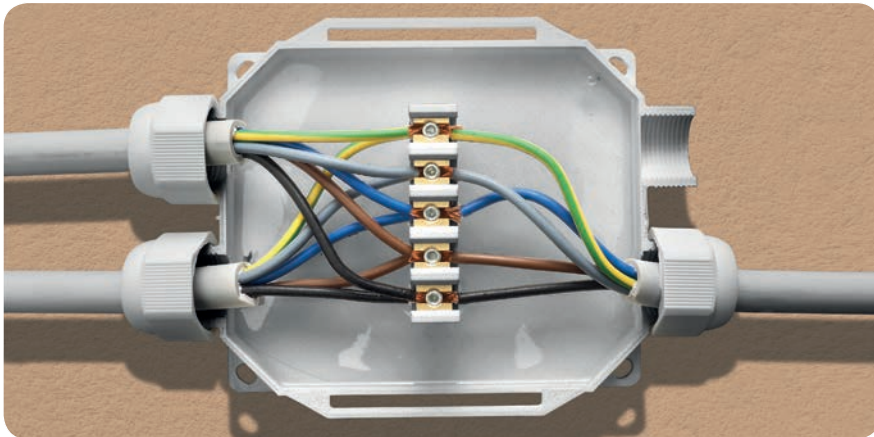

heat and fire:

Glow wire test a +960°C
according to EN 60695-2-11

Operating
temperature

Gel operating temperature:
-60°C / +200°C

Ready Box IP68

The 4-entrances, gel pre-filled junction box
complete with connection block and glands,
for 5 core cables with diameter up to 16 mm.

- Ready to use, it can be installed in all environmental conditions
- Also suitable for wet or flooded environments
- Always re-enterable
- Pre-filled with gel. Non-toxic and non-classified as hazardous under CLP
- Pre-threaded entries for cable gland mounting
- Snap shut closure, does not require screws
- Wall or external ceiling fixing system
- Halogen free & UV resistant
- No shelf life

Ready, safe, quick & innovative

**Pre-filled with
non-toxic, safe gel.
Nothing to pour,
mix or cast!**

Thanks to its innovative design, unlike a standard box, there is no need to break through the walls of the box to insert the cable.

Also suitable for extra-flat lever connectors.

Also suitable for screw terminals.

Revolutionary!

No additional accessories are required as it is equipped with a five-core connection block and 4 glands M25 x 1,5