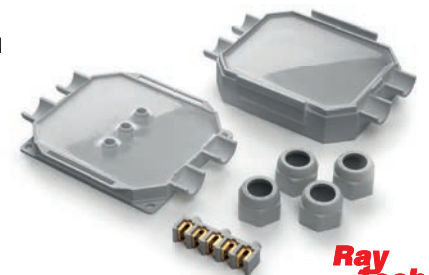

- Ready to use, it can be installed in all environmental conditions
- Also suitable for wet or flooded environments
- Always re-enterable
- Pre-filled with gel. Non-toxic and non-classified as hazardous under CLP
- Pre-threaded entries for cable gland mounting
- Snap shut closure, does not require screws
- Wall or external ceiling fixing system
- Halogen free & UV resistant
- No shelf life

Ready, safe, quick & innovative

**Pre-filled with
non-toxic, safe gel.
Nothing to pour,
mix or cast!**

Thanks to its innovative design, unlike a standard box, there is no need to break through the walls of the box to insert the cable.

Also suitable for extra-flat lever connectors.

Also suitable for screw terminals.

Revolutionary!

No additional accessories are required as it is equipped with a five-core connection block and 4 glands M25 x 1,5

Insulated connection block for 5 core cables up to 6 mm²

Screwless closure

Hole for wall mounting

Product	n° of entrances	Ø entrances with cable glands		A B C (mm)
		min (mm)	max (mm)	
Ready Box IP68	4	10	16	120 x 100 x 50