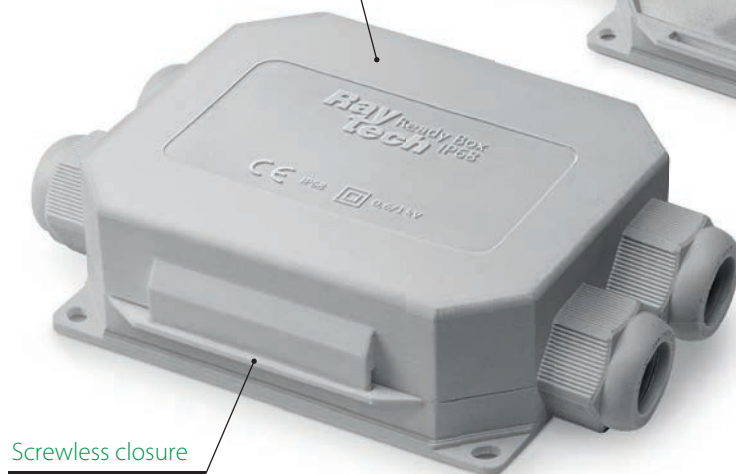

- Ready to use, it can be installed in all environmental conditions
- Also suitable for wet or flooded environments
- Always re-enterable
- Pre-filled with gel. Non-toxic and non-classified as hazardous under CLP
- Pre-threaded entries for cable gland mounting
- Snap shut closure, does not require screws
- Wall or external ceiling fixing system
- Halogen free & UV resistant
- No shelf life

Ready, safe, quick & innovative

**Pre-filled with
non-toxic, safe gel.
Nothing to pour,
mix or cast!**

Thanks to its innovative design, unlike a standard box, there is no need to break through the walls of the box to insert the cable.

Also suitable for extra-flat lever connectors.

Also suitable for screw terminals.

Revolutionary!

No additional accessories are required as it is equipped with a five-core connection block and 4 glands M25 x 1,5

Insulated connection block for 5 core cables up to 6 mm²

Screwless closure

Hole for wall mounting

Product	n° of entrances	Ø entrances with cable glands		A B C (mm)
		min (mm)	max (mm)	
Ready Box IP68	4	10	16	120 x 100 x 50