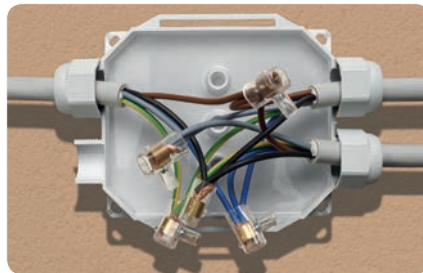

- Ready to use, it can be installed in all environmental conditions
- Also suitable for wet or flooded environments
- Always re-enterable
- Pre-filled with gel. Non-toxic and non-classified as hazardous under CLP
- Pre-threaded entries for cable gland mounting
- Snap shut closure, does not require screws
- Wall or external ceiling fixing system
- Halogen free & UV resistant
- No shelf life

Ready, safe, quick & innovative

**Pre-filled with
non-toxic, safe gel.
Nothing to pour,
mix or cast!**

Thanks to its innovative design, unlike a standard box, there is no need to break through the walls of the box to insert the cable.

Also suitable for extra-flat lever connectors.

Also suitable for screw terminals.

Revolutionary!

No additional accessories are required as it is equipped with a five-core connection block and 4 glands M25 x 1,5

Insulated connection block for 5 core cables up to 6 mm²

Screwless closure

Hole for wall mounting

Product	n° of entrances	Ø entrances with cable glands		A B C (mm)
		min (mm)	max (mm)	
Ready Box IP68	4	10	16	120 x 100 x 50