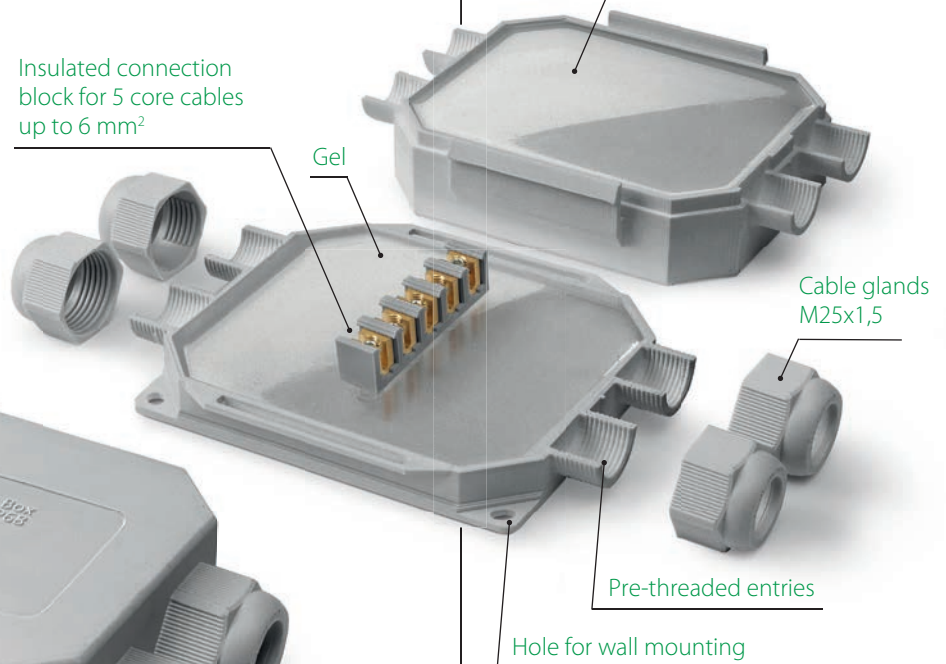

- Ready to use, it can be installed in all environmental conditions
- Also suitable for wet or flooded environments
- Always re-enterable
- Pre-filled with gel. Non-toxic and non-classified as hazardous under CLP
- Pre-threaded entries for cable gland mounting
- Snap shut closure, does not require screws
- Wall or external ceiling fixing system
- Halogen free & UV resistant
- No shelf life

Ready, safe, quick & innovative

**Pre-filled with
non-toxic, safe gel.
Nothing to pour,
mix or cast!**

Thanks to its innovative design, unlike a standard box, there is no need to break through the walls of the box to insert the cable.

Also suitable for extra-flat lever connectors.

Also suitable for screw terminals.

Revolutionary!

No additional accessories are required as it is equipped with a five-core connection block and 4 glands M25 x 1,5

Insulated connection block for 5 core cables up to 6 mm²

Screwless closure

Hole for wall mounting

Product	n° of entrances	Ø entrances with cable glands		A B C (mm)
		min (mm)	max (mm)	
Ready Box IP68	4	10	16	120 x 100 x 50