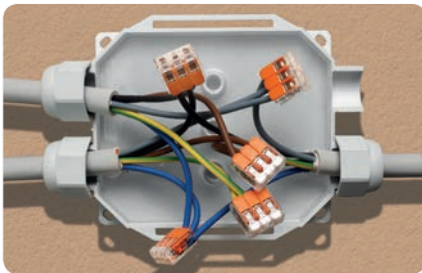

heat and fire:

Glow wire test a +960°C
according to EN 60695-2-11

Operating
temperature

Gel operating temperature:
-60°C / +200°C

Ready Box IP68

The 4-entrances, gel pre-filled junction box
complete with connection block and glands,
for 5 core cables with diameter up to 16 mm.

- Ready to use, it can be installed in all environmental conditions
- Also suitable for wet or flooded environments
- Always re-enterable
- Pre-filled with gel. Non-toxic and non-classified as hazardous under CLP
- Pre-threaded entries for cable gland mounting
- Snap shut closure, does not require screws
- Wall or external ceiling fixing system
- Halogen free & UV resistant
- No shelf life

Ready, safe, quick & innovative

**Pre-filled with
non-toxic, safe gel.
Nothing to pour,
mix or cast!**

Thanks to its innovative design, unlike a standard box, there is no need to break through the walls of the box to insert the cable.

Also suitable for extra-flat lever connectors.

Also suitable for screw terminals.

Revolutionary!

No additional accessories are required as it is equipped with a five-core connection block and 4 glands M25 x 1,5